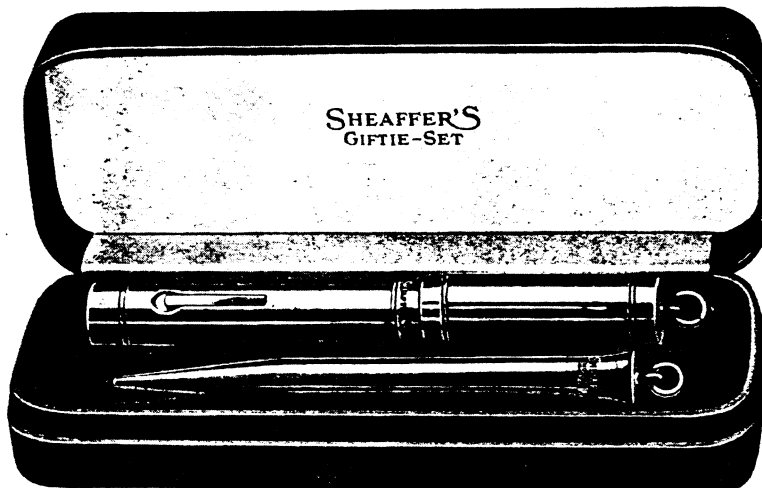

Midget length—pen 3¼ inches, pencil 3½ inches

Set No.	Pcl. No.	Pcl. Price	Pen No.	Pen Price	Set Price
*BM1—BAM—Sterling		$ 2.50	26M—Sterling	$ 6.00	$ 8.00
*CM1—CAM—Yellow Gold Filled		3.00	36M—Yellow Gold Filled	7.00	8.75
*DM1—DAM—Solid Green Gold		12.00	366M—Solid Green Gold	25.00	35.00

“Gifts That Last”

*Net—See Discount Sheet